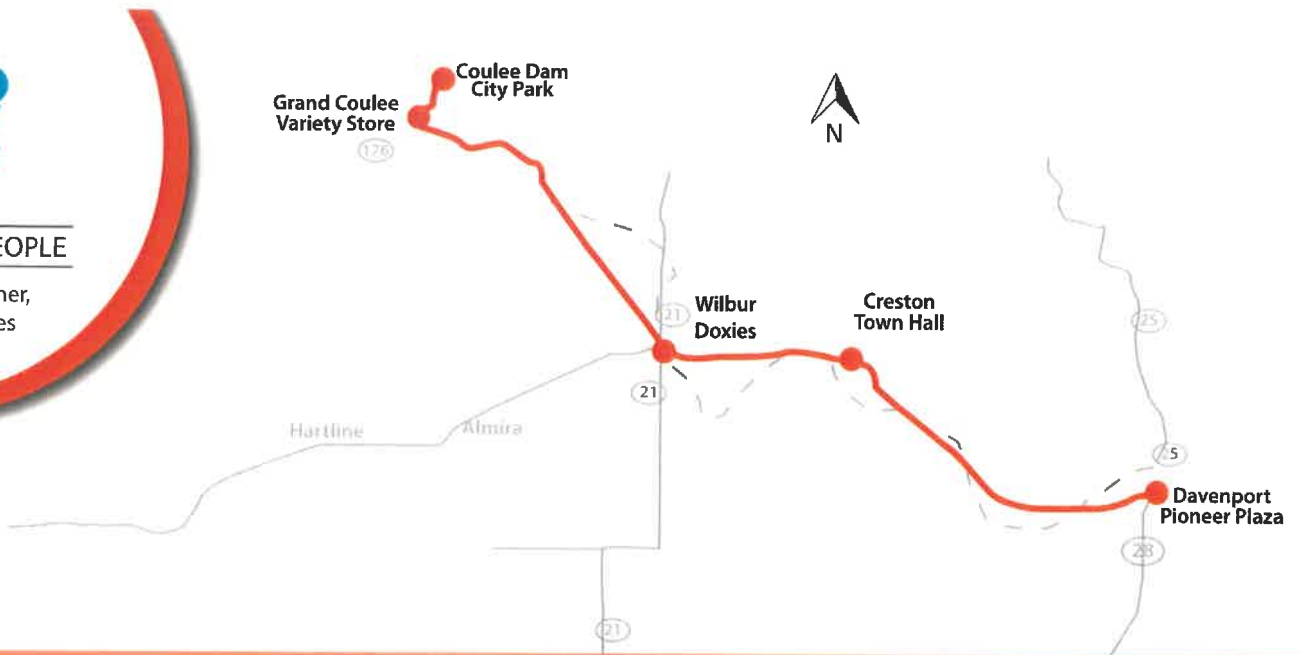

PEOPLE FOR PEOPLE

Working Together,
Changing Lives

ROUTE 101

Coulee Dam, Grand Coulee, Wilbur, Creston, Davenport

No cost to the general public, donations accepted
Monday - Friday (excluding holidays)

GRAND COULEE TO DAVENPORT			
PPF Bus Sevice	M-F	M-F	EXTRA MID-DAY WED. only
Coulee Dam City Park	7:30 AM	4:00 PM	12:00 PM
Grand Coulee Variety Store	7:40 AM	4:10 PM	12:10 PM
Wilbur Doxie's	8:05 AM	4:35 PM	12:35 PM
Creston Town Hall	8:20 AM	4:50 PM	12:55 PM
Davenport (SMS Transfer) Pioneer Plaza	8:50 AM	5:20 PM	1:20 PM

DAVENPORT TO GRAND COULEE			
PPF Bus Sevice	M-F	M-F	EXTRA MID-DAY WED. only
Davenport Pioneer Plaza	9:10 AM	5:40 PM	1:40 PM
Creston Town Hall	9:40 AM	6:10 PM	2:10 PM
Wilbur Doxie's	9:55 AM	6:25 PM	2:25 PM
Grand Coulee Variety Store	10:20 AM	6:50 PM	2:50 PM
Coulee Dam City Park	10:30 AM	7:00 PM	3:00 PM